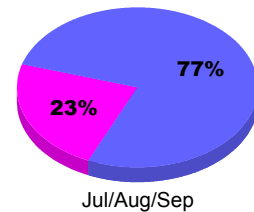

Membership Results
2012-2013

Membership
2011-2012

Month	Net Memb Goal	Actual New Memb	Actual Dropped Memb	Gain/Loss of Memb	Gain/Loss of Memb
Jul/Aug/Sep	0	24	-53	-29	22
Totals	0	24	-53	-29	22

Membership Results 2012-2013

Goal, New, Dropped, Gain/Loss

Comparison of Membership Gain/Loss

Current Year Compared to the Previous Year

Gender Comparison 2012-2013

Male Female