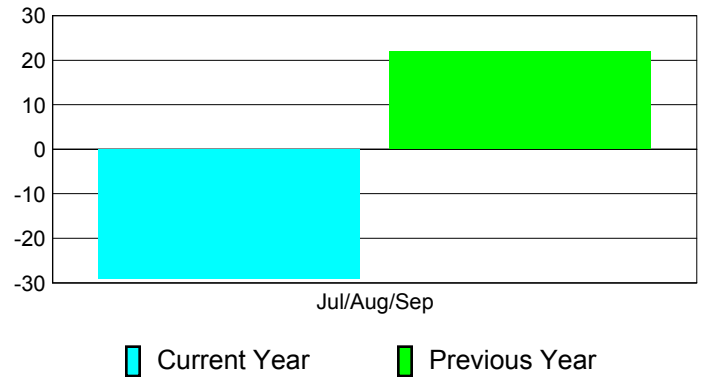

Membership Results
2012-2013

Membership
2011-2012

Month	Net Memb Goal	Actual New Memb	Actual Dropped Memb	Gain/Loss of Memb	Gain/Loss of Memb
Jul/Aug/Sep	0	24	-53	-29	22
Totals	0	24	-53	-29	22

Membership Results 2012-2013

Goal, New, Dropped, Gain/Loss

Comparison of Membership Gain/Loss

Current Year Compared to the Previous Year

Gender Comparison 2012-2013

Male Female