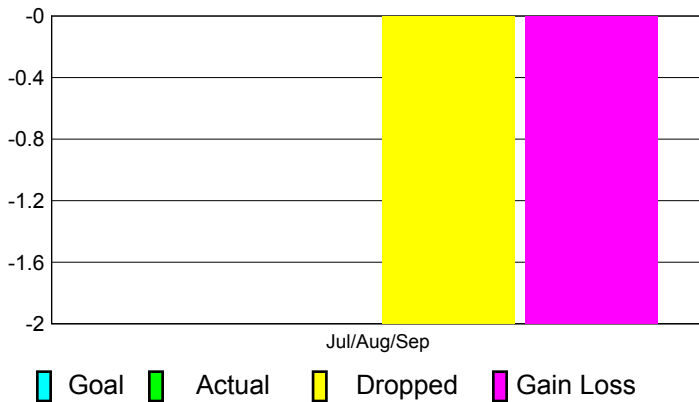

2012-2013 GMT Reports for District (or Undistricted) **District 105EA**

GMT: **HOWARD PATRICK LEE**

Location: **ENGLAND**

GMT CA: **4**

CLUBS

Club Results
2012-2013

Clubs
2011-2012

Month	New Club Goal	Actual New Clubs	Actual Dropped Clubs	Gain/Loss of Clubs	Gain/Loss of Clubs
Jul/Aug/Sep	0	0	-2	-2	0
Totals	0	0	-2	-2	0

Club Results 2012-2013

Goal, New, Dropped, Gain/Loss

Comparison of Club Gain/Loss

Current Year Compared to the Previous Year

YTD Status Quo Clubs 2012-2013

Status Quo Clubs Compared to Status Quo Members

MEMBERSHIP