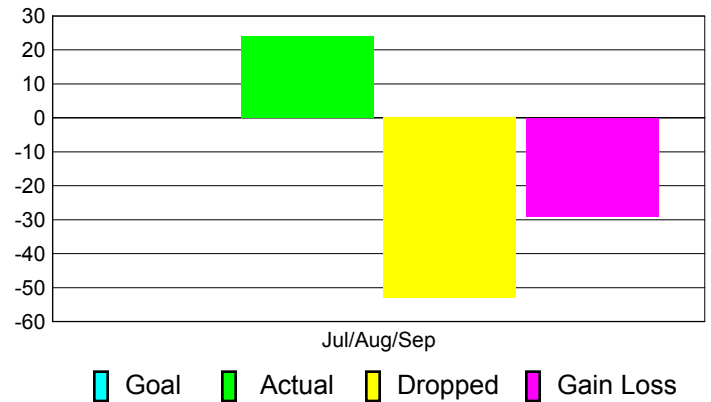

Membership Results 2012-2013

Goal, New, Dropped, Gain/Loss